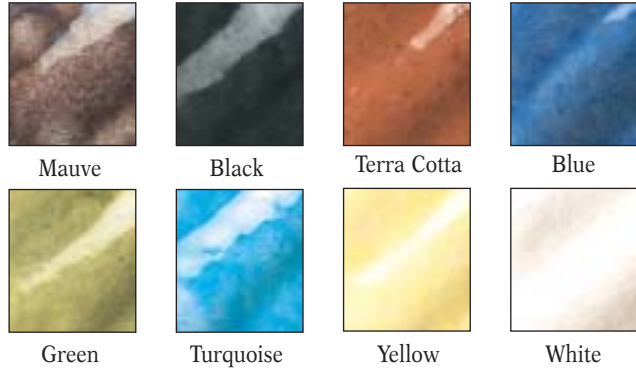

EGYPTIAN PASTE

1 lb.-Dry	
41601N	Turquoise.....\$4.70
41602P	Yellow6.85
41603B	Blue5.00
41604R	Green.....4.75
41605A	Mauve4.75
41606T	White4.75
41607E	Terra Cotta4.75
41608H	Black5.65

5 lbs.-Dry	
41621K	Turquoise.....\$13.25
41622L	Yellow16.45
41623M	Blue15.55
41624N	Green.....13.70
41625P	Mauve13.25
41626B	White13.25
41627R	Terra Cotta13.25
41628S	Black19.25

"Butterfly" and "Fish" made by Jake Linville, Franklin, Indiana, with Egyptian Paste.