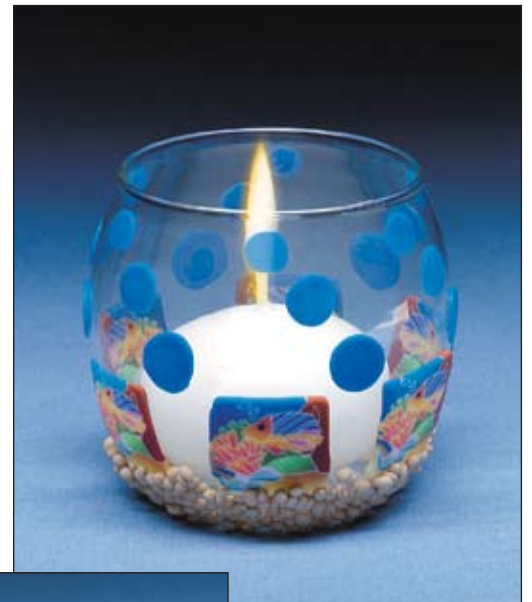

SLICE 'N BAKE™ POLYMER CLAY DESIGNS — TROPICAL

Dolphin
30143F

Fish
30138C

Frog
30142D

SSU=4 of one design, Shipping Weight 8 oz.

Take a look at our other
Slice 'n Bake™ Designs!

All Slice 'n Bake™ examples created by Rochelle McGriff, Indianapolis, Indiana.