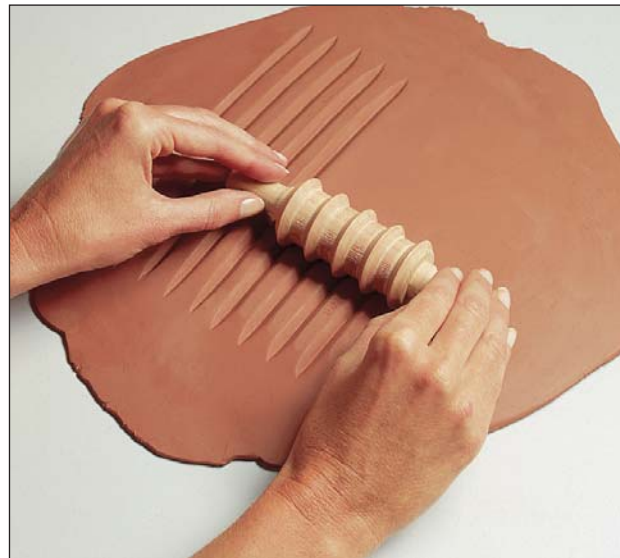

# ROLLING PIN TEXTURE TOOLS

**70482J**  
#1 Pointed

**70485M**  
#12 Pointed

**70486N**  
#7 Pointed

*SSU=6, Shipping Weight 1 lb.*

*Texture tools can be used to create designs on any moist clay body.*